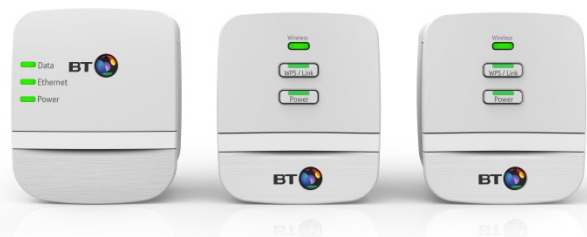

Product Specification

System requirements

- Works with any operating system

Other features

- Guest Hotspot with its own key
- Web configuration interface
- Easy pull-out wireless settings card
- Wi-Fi cloning

Security

- Hotspot: WEP 128/64 (40) bit open, WPA (TKIP), WPA2 (AES), WPA+WPA2
- Extender: 128 bit AES

Standards

- Hotspot: 802.11b/g/n
- Extender: Homeplug AV

Data rate

- Hotspot: Up to 150 Mbps
- Extender: Up to 600 Mbps*

Package content

- 2 x Mini Wi-Fi Home Hotspot 600
- Broadband Extender 600
- Ethernet Cable
- Quick Start Guide

Power Supply

- 230V $\pm$ 15%, 50Hz $\pm$ 3%

Lights

- Hotspot: Wireless (Orange & Green), WPS/Link (Green) and Power (Green)
- Extender: Power (Green), Ethernet (Green) and Data (Tri-colour)

Buttons

- Hotspot: Power (On/Off), WPS/Link and Reset (Pinhole)
- Extender: Link

Ports

- Hotspot: 2 x RJ45 (IEEE 802.3 10/100 Mbps)
- Extender: 1 x RJ45 (IEEE 802.3 10/100 Mbps)

Max HomePlug Nodes

- 16

Environment

- Operating Temp: 0 to 40°C
- Operating Humidity: 10% to 90%

Power consumption

- Hotspot: 4.7 W Operation, 2.7 W Idle, 0.1 W Power saving mode
- Extender: 2.5 W Operation, 1.9 W Idle, 0.4 W Power saving mode

Weight & dimensions

- Hotspot: 110g, 6.6 x 7.0 x 7.6 cm
- Extender: 88g, 6.5 x 6.3 x 7.75cm

*Maximum theoretical phy rate for this technology.

Technical support:

Available from the BT Helpdesk on Freephone 0808 100 6116 or via the email link on the product page at www.bt.com/producthelp