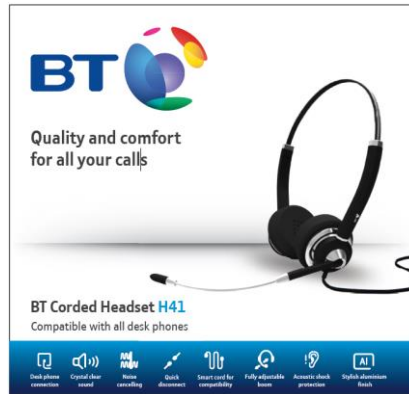

## BT Coded Headset H31 & H41 – RJ11

- Compatible with most desk phones
- Noise cancelling
- Quick disconnect
- Smart cord for compatibility
- Fully adjustable boom
- Acoustic shock protection
- Stylish aluminium finish
- Monaural - H31
- Binaural - H41