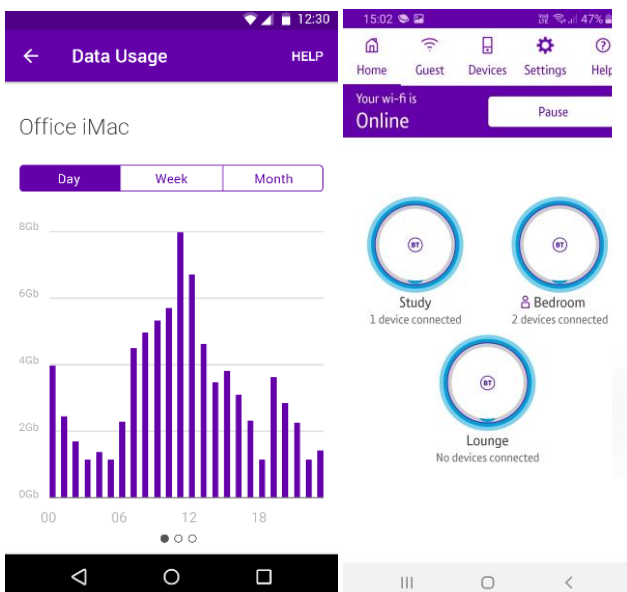

Premium Whole Home Wi-Fi

Push faster, stronger wi-fi to every corner of your home. Using the latest AX3700 Tri-band Wi-Fi technology to create a complete Wi-Fi network.

Complete control

See who's online and connected to your Wi-Fi, pause the internet for everyone or by individual devices, set schedules for the kids' bedtimes and create a separate Wi-Fi network for guests.

Super smart

Intelligent Wi-Fi technology automatically connects you to the fastest and strongest signal as you move from room to room.

Main features

- Works with all broadband providers
- AX3700 Tri-Band wireless technology
- Wi-Fi roaming and band steering
- Self-configuring network (star or daisy chain)
- Intelligent backhaul channel and band selection
- Easy setup. The app guides you to create and setup your Whole Home Wi-Fi system in minutes
- Connection advice for finding the best positions for your discs
- Simple dashboard to see who's online and what devices are connected

- Access controls to pause internet for individual devices, groups of devices, or for everyone
- View, block, prioritise and rename devices in the app so they're easier to recognise
- Guest Network gives a separate Wi-Fi for your guests
- Internet and internal speedtests
- Data usage statistics for individual devices and groups of devices by hour, day, week and month.
- Secure. Peace of mind that your home network is safe and secure